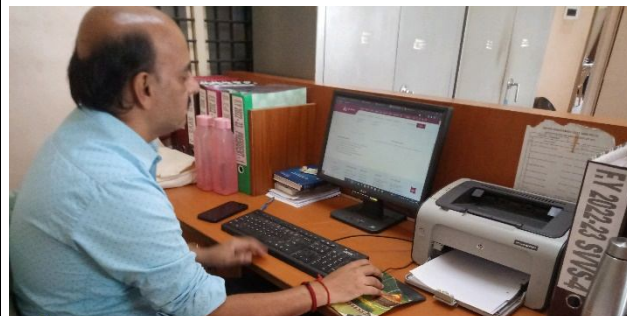

Swamy Vivekananda Vidya Samsthe (R)
KUMADVATHI COLLEGE OF EDUCATION
Aided, Permanently Affiliated to Kuvempu University,
Recognised by NCTE & UGC Act 2(f), Section 12 (B) &
NAAC Accredited With "A+" Grade (3.27 CGPA)
Shikaripura – 577 427, Shivamogga Road, Shivamogga Dist.
☎ : 08187 – 222383, 222067   ✉ kumadvathibed@gmail.com

ಸ್ವಾಮಿ ವಿವೇಕಾನಂದ ವಿದ್ಯಾಸಂಸ್ಥೆ (ರಿ)
ಕುಮದ್ವತಿ ಶಿಕ್ಷಣ ಮಹಾವಿದ್ಯಾಲಯ
ಅನುದಾನಿತ, ಕುವೆಂಪು ವಿಶ್ವವಿದ್ಯಾನಿಲಯಕ್ಕೆ ಶಾಶ್ವತ ಸಂಯೋಜಿತ, ಎನ್.ಸಿ.ಟಿ.ಇ
ಹಾಗೂ ಯು.ಜಿ.ಸಿ, ಅಧಿನಿಯಮ 2(f), ಸೆಕ್ಷನ್ 12(B) ಮನ್ನಣೆ ಪಡೆದಿದೆ &
"A+" ಗ್ರೇಡ್‌ನೊಂದಿಗೆ NAAC ಮಾನ್ಯತೆ ಪಡೆದಿದೆ (3.27 ಸಿ.ಜಿ.ಪಿ.ಎ)
ಶಿಕಾರಿಪುರ- 577 427, ಶಿವಮೊಗ್ಗ ರಸ್ತೆ, ಶಿವಮೊಗ್ಗ ಜಿಲ್ಲೆ
🌐 www.kumadvathibed.in

Facilities Available for Betterment of Student Support in the Institution

Printer, Scanner and Copier

Principal

Kumadvathi College of Education
Shikaripura