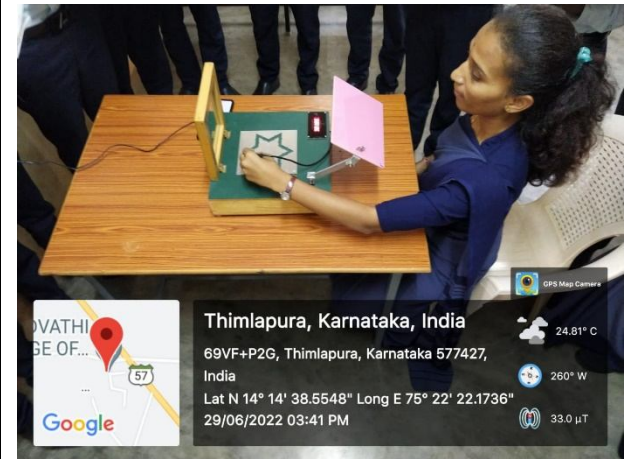

Swamy Vivekananda Vidya Samsthe (R)
KUMADVATHI COLLEGE OF EDUCATION
Aided, Permanently Affiliated to Kuvempu University,
Recognised by NCTE & UGC Act 2(f), Section 12 (B) &
NAAC Accredited With "A+" Grade (3.27 CGPA)
Shikaripura – 577 427, Shivamogga Road, Shivamogga Dist.
☎ : 08187 – 222383, 222067   ✉ kumadvathibed@gmail.com

ಸ್ವಾಮಿ ವಿವೇಕಾನಂದ ವಿದ್ಯಾಸಂಸ್ಥೆ (ರಿ)
ಕುಮದ್ವತಿ ಶಿಕ್ಷಣ ಮಹಾವಿದ್ಯಾಲಯ
ಅನುದಾನಿತ, ಕುವೆಂಪು ವಿಶ್ವವಿದ್ಯಾನಿಲಯಕ್ಕೆ ಶಾಶ್ವತ ಸಂಯೋಜಿತ, ಎನ್.ಸಿ.ಟಿ.ಇ
ಹಾಗೂ ಯು.ಜಿ.ಸಿ, ಅಧಿನಿಯಮ 2(f), ಸೆಕ್ಷನ್ 12(B) ಮನ್ಯಣೆ ಪಡೆದಿದೆ &
"A+" ಗ್ರೇಡ್‌ನೊಂದಿಗೆ NAAC ಮಾನ್ಯತೆ ಪಡೆದಿದೆ (3.27 ಸಿ.ಜಿ.ಪಿ.ಎ)
ಶಿಕಾರಿಪುರ- 577 427, ಶಿವಮೊಗ್ಗ ರಸ್ತೆ, ಶಿವಮೊಗ್ಗ ಜಿಲ್ಲೆ
🌐 www.kumadvathibed.in

Facilities Available for Betterment of Student Support in the Institution

Psychology Laboratory

Principal
Kumadvathi College of Education
Shikaripura