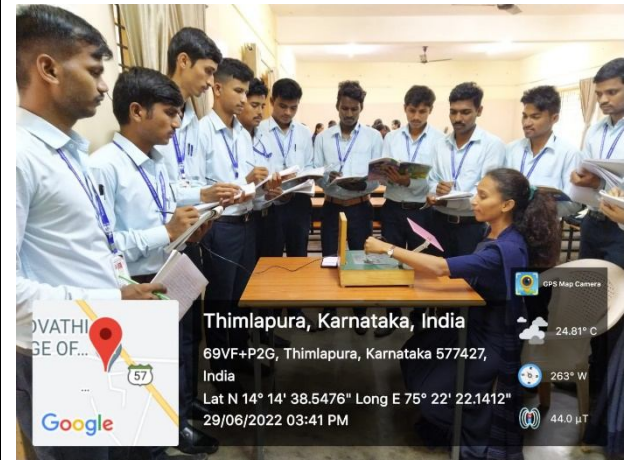

Swamy Vivekananda Vidya Samsthe (R)
KUMADVATHI COLLEGE OF EDUCATION
Aided, Permanently Affiliated to Kuvempu University,
Recognised by NCTE & UGC Act 2(f), Section 12 (B) &
NAAC Accredited With "A+" Grade (3.27 CGPA)
Shikaripura – 577 427, Shivamogga Road, Shivamogga Dist.
☎ : 08187 – 222383, 222067   ✉ kumadvathibed@gmail.com

ಸ್ವಾಮಿ ವಿವೇಕಾನಂದ ವಿದ್ಯಾಸಂಸ್ಥೆ (ರಿ)
ಕುಮದ್ವತಿ ಶಿಕ್ಷಣ ಮಹಾವಿದ್ಯಾಲಯ
ಅನುದಾನಿತ, ಕುವೆಂಪು ವಿಶ್ವವಿದ್ಯಾನಿಲಯಕ್ಕೆ ಶಾಶ್ವತ ಸಂಯೋಜಿತ, ಎನ್.ಸಿ.ಟಿ.ಇ
ಹಾಗೂ ಯು.ಜಿ.ಸಿ, ಅಧಿನಿಯಮ 2(f), ಸೆಕ್ಷನ್ 12(B) ಮನ್ಯಣೆ ಪಡೆದಿದೆ &
"A+" ಗ್ರೇಡ್‌ನೊಂದಿಗೆ NAAC ಮಾನ್ಯತೆ ಪಡೆದಿದೆ (3.27 ಸಿ.ಜಿ.ಪಿ.ಎ)
ಶಿಕಾರಿಪುರ- 577 427, ಶಿವಮೊಗ್ಗ ರಸ್ತೆ, ಶಿವಮೊಗ್ಗ ಜಿಲ್ಲೆ
🌐 www.kumadvathibed.in

Facilities Available for Betterment of Student Support in the Institution

Psychology Laboratory

Principal
Kumadvathi College of Education
Shikaripura