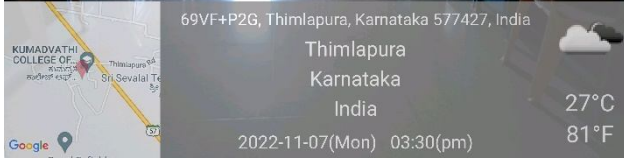

Swamy Vivekananda Vidya Samsthe (R)
KUMADVATHI COLLEGE OF EDUCATION
Aided, Permanently Affiliated to Kuvempu University,
Recognised by NCTE & UGC Act 2(f), Section 12 (B) &
NAAC Accredited With "A+" Grade (3.27 CGPA)
Shikaripura – 577 427, Shivamogga Road, Shivamogga Dist.
☎ : 08187 – 222383, 222067 ✉ kumadvathibed@gmail.com

ಸ್ವಾಮಿ ವಿವೇಕಾನಂದ ವಿದ್ಯಾಸಂಸ್ಥೆ (ರಿ)
ಕುಮದ್ವತಿ ಶಿಕ್ಷಣ ಮಹಾವಿದ್ಯಾಲಯ
ಅನುದಾನಿತ, ಕುವೆಂಪು ವಿಶ್ವವಿದ್ಯಾನಿಲಯಕ್ಕೆ ಶಾಶ್ವತ ಸಂಯೋಜಿತ, ಎನ್.ಸಿ.ಟಿ.ಇ
ಹಾಗೂ ಯು.ಜಿ.ಸಿ, ಅಧಿನಿಯಮ 2(f), ಸೆಕ್ಷನ್ 12(B) ಮನ್ನಣೆ ಪಡೆದಿದೆ &
"A+" ಗ್ರೇಡ್‌ನೊಂದಿಗೆ NAAC ಮಾನ್ಯತೆ ಪಡೆದಿದೆ (3.27 ಸಿ.ಜಿ.ಪಿ.ಎ)
ಶಿಕಾರಿಪುರ- 577 427, ಶಿವಮೊಗ್ಗ ರಸ್ತೆ, ಶಿವಮೊಗ್ಗ ಜಿಲ್ಲೆ
🌐 www.kumadvathibed.in

Facilities Available for Betterment of Student Support in the Institution

GIRLS HOSTEL

Principal
Kumadvathi College of Education
Shikaripura