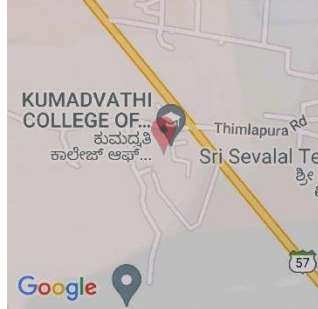

Swamy Vivekananda Vidya Samsthe (R)
KUMADVATHI COLLEGE OF EDUCATION

Aided, Permanently Affiliated to Kuvempu University,
Recognised by NCTE & UGC Act 2(f), Section 12 (B) &
NAAC Accredited With "A+" Grade (3.27 CGPA)
Shikaripura – 577 427, Shivamogga Road, Shivamogga Dist.

ಶಿಕಾರಿಪುರ- 577 427, ಶಿವಮೊಗ್ಗ ರಸ್ತೆ, ಶಿವಮೊಗ್ಗ ಜಿಲ್ಲೆ

🌐 www.kumadvathibed.in

Facilities Available for Betterment of Student Support in the Institution

N-List Window

69VF+P2G, Thimlapura, Karnataka 577427, India