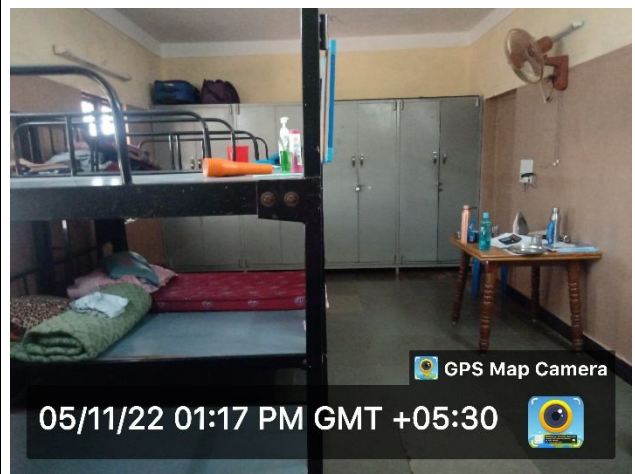

Facilities Available for Betterment of Student Support in the Institution

BOYS HOSTEL

(Signature)
Principal
 Kumadvathi College of Education
 Shikaripura