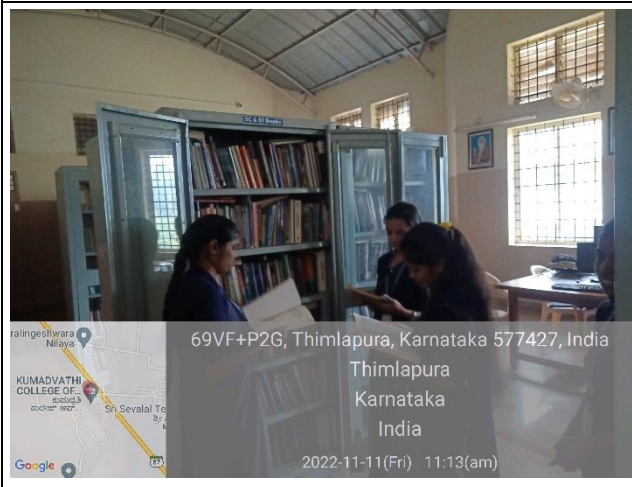

Swamy Vivekananda Vidya Samsthe (R)
KUMADVATHI COLLEGE OF EDUCATION
Aided, Permanently Affiliated to Kuvempu University,
Recognised by NCTE & UGC Act 2(f), Section 12 (B) &
NAAC Accredited With "A+" Grade (3.27 CGPA)
Shikaripura – 577 427, Shivamogga Road, Shivamogga Dist.
☎ : 08187 – 222383, 222067

ಸ್ವಾಮಿ ವಿವೇಕಾನಂದ ವಿದ್ಯಾಸಂಸ್ಥೆ (ಠ)
ಕುಮದ್ವತಿ ಶಿಕ್ಷಣ ಮಹಾವಿದ್ಯಾಲಯ
ಅನುದಾನಿತ, ಕುವೆಂಪು ವಿಶ್ವವಿದ್ಯಾನಿಲಯಕ್ಕೆ ಶಾಶ್ವತ ಸಂಯೋಜಿತ, ಎನ್.ಸಿ.ಟಿ.ಇ
ಹಾಗೂ ಯು.ಜಿ.ಸಿ, ಅಧಿನಿಯಮ 2(f), ಸೆಕ್ಷನ್ 12(B) ಮನ್ನಣೆ ಪಡೆದಿದೆ &
"A+" ಗ್ರೇಡ್‌ನೊಂದಿಗೆ NAAC ಮಾನ್ಯತೆ ಪಡೆದಿದೆ (3.27 ಸಿ.ಜಿ.ಪಿ.ಎ)
ಶಿಕಾರಿಪುರ- 577 427, ಶಿವಮೊಗ್ಗ ರಸ್ತೆ, ಶಿವಮೊಗ್ಗ ಜಿಲ್ಲೆ
☎ : 08187 – 222383, 222067

✉ kumadvathibed@gmail.com

www.kumadvathibed.in

Facilities Available for Betterment of Student Support in the Institution

Library book Shelves

[Signature]
Principal
Kumadvathi College of Education
Shikaripura