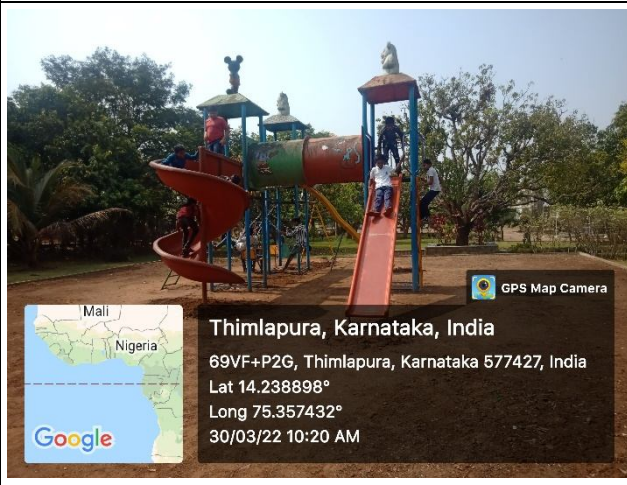

Swamy Vivekananda Vidya Samsthe (R)
KUMADVATHI COLLEGE OF EDUCATION
Aided, Permanently Affiliated to Kuvempu University,
Recognised by NCTE & UGC Act 2(f), Section 12 (B) &
NAAC Accredited With "A+" Grade (3.27 CGPA)
Shikaripura – 577 427, Shivamogga Road, Shivamogga Dist.
☎ : 08187 – 222383, 222067   ✉ kumadvathibed@gmail.com

ಸ್ವಾಮಿ ವಿವೇಕಾನಂದ ವಿದ್ಯಾಸಂಸ್ಥೆ (ರಿ)
ಕುಮದ್ವತಿ ಶಿಕ್ಷಣ ಮಹಾವಿದ್ಯಾಲಯ
ಅನುದಾನಿತ, ಕುವೆಂಪು ವಿಶ್ವವಿದ್ಯಾನಿಲಯಕ್ಕೆ ಶಾಶ್ವತ ಸಂಯೋಜಿತ, ಎನ್.ಸಿ.ಟಿ.ಇ
ಹಾಗೂ ಯು.ಜಿ.ಸಿ, ಅಧಿನಿಯಮ 2(f), ಸೆಕ್ಷನ್ 12(B) ಮನ್ಯುಕ್ತ ಪಡೆದಿದೆ &
"A+" ಗ್ರೇಡ್‌ನೊಂದಿಗೆ NAAC ಮಾನ್ಯತೆ ಪಡೆದಿದೆ (3.27 ಸಿ.ಜಿ.ಪಿ.ಎ)
ಶಿಕಾರಿಪುರ- 577 427, ಶಿವಮೊಗ್ಗ ರಸ್ತೆ, ಶಿವಮೊಗ್ಗ ಜಿಲ್ಲೆ
🌐 www.kumadvathibed.in

Facilities Available for Betterment of Student Support in the Institution

PLAY GROUND

Principal
Principal
Kumadvathi College of Education
Shikaripura