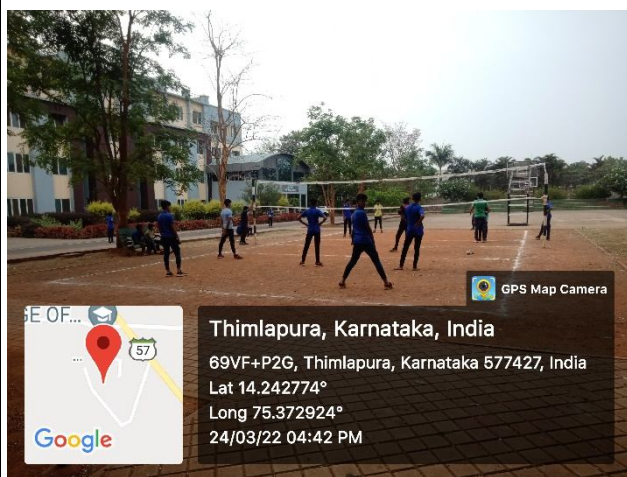

Swamy Vivekananda Vidya Samsthe (R)
KUMADVATHI COLLEGE OF EDUCATION
Aided, Permanently Affiliated to Kuvempu University,
Recognised by NCTE & UGC Act 2(f), Section 12 (B) &
NAAC Accredited With "A+" Grade (3.27 CGPA)
Shikaripura – 577 427, Shivamogga Road, Shivamogga Dist.
☎ : 08187 – 222383, 222067   ✉ kumadvathibed@gmail.com

ಸ್ವಾಮಿ ವಿವೇಕಾನಂದ ವಿದ್ಯಾಸಂಸ್ಥೆ (ರಿ)
ಕುಮದ್ವತಿ ಶಿಕ್ಷಣ ಮಹಾವಿದ್ಯಾಲಯ
ಅನುದಾನಿತ, ಕುವೆಂಪು ವಿಶ್ವವಿದ್ಯಾನಿಲಯಕ್ಕೆ ಶಾಶ್ವತ ಸಂಯೋಜಿತ, ಎನ್.ಸಿ.ಟಿ.ಇ
ಹಾಗೂ ಯು.ಜಿ.ಸಿ, ಅಧಿನಿಯಮ 2(f), ಸೆಕ್ಷನ್ 12(B) ಮನ್ಯುಕ್ತ ಪಡೆದಿದೆ &
"A+" ಗ್ರೇಡ್‌ನೊಂದಿಗೆ NAAC ಮಾನ್ಯತೆ ಪಡೆದಿದೆ (3.27 ಸಿ.ಜಿ.ಪಿ.ಎ)
ಶಿಕಾರಿಪುರ- 577 427, ಶಿವಮೊಗ್ಗ ರಸ್ತೆ, ಶಿವಮೊಗ್ಗ ಜಿಲ್ಲೆ
🌐 www.kumadvathibed.in

Facilities Available for Betterment of Student Support in the Institution

PLAY GROUND

Principal
Principal
Kumadvathi College of Education
Shikaripura