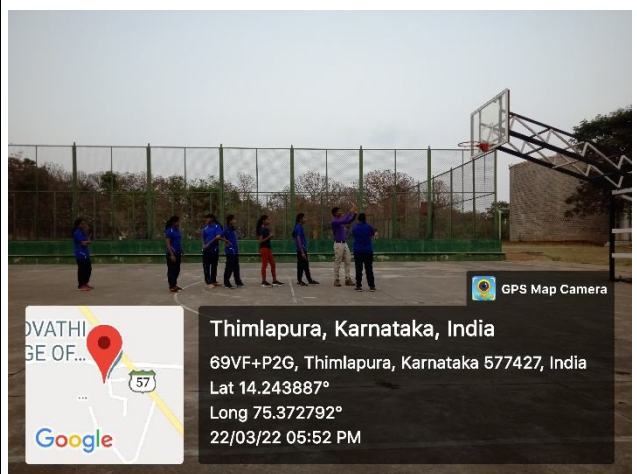

Swamy Vivekananda Vidya Samsthe (R)
KUMADVATHI COLLEGE OF EDUCATION
Aided, Permanently Affiliated to Kuvempu University,
Recognised by NCTE & UGC Act 2(f), Section 12 (B) &
NAAC Accredited With "A+" Grade (3.27 CGPA)
Shikaripura – 577 427, Shivamogga Road, Shivamogga Dist.
☎ : 08187 – 222383, 222067   ✉ kumadvathibed@gmail.com

ಸ್ವಾಮಿ ವಿವೇಕಾನಂದ ವಿದ್ಯಾಸಂಸ್ಥೆ (ರಿ)
ಕುಮದ್ವತಿ ಶಿಕ್ಷಣ ಮಹಾವಿದ್ಯಾಲಯ
ಅನುದಾನಿತ, ಕುವೆಂಪು ವಿಶ್ವವಿದ್ಯಾನಿಲಯಕ್ಕೆ ಶಾಶ್ವತ ಸಂಯೋಜಿತ, ಎನ್.ಸಿ.ಟಿ.ಇ
ಹಾಗೂ ಯು.ಜಿ.ಸಿ, ಅಧಿನಿಯಮ 2(f), ಸೆಕ್ಷನ್ 12(B) ಮನ್ಯುಕ್ತ ಪಡೆದಿದೆ &
"A+" ಗ್ರೇಡ್‌ನೊಂದಿಗೆ NAAC ಮಾನ್ಯತೆ ಪಡೆದಿದೆ (3.27 ಸಿ.ಜಿ.ಪಿ.ಎ)
ಶಿಕಾರಿಪುರ- 577 427, ಶಿವಮೊಗ್ಗ ರಸ್ತೆ, ಶಿವಮೊಗ್ಗ ಜಿಲ್ಲೆ
🌐 www.kumadvathibed.in

Facilities Available for Betterment of Student Support in the Institution

PLAY GROUND

Principal
Principal
Kumadvathi College of Education
Shikaripura