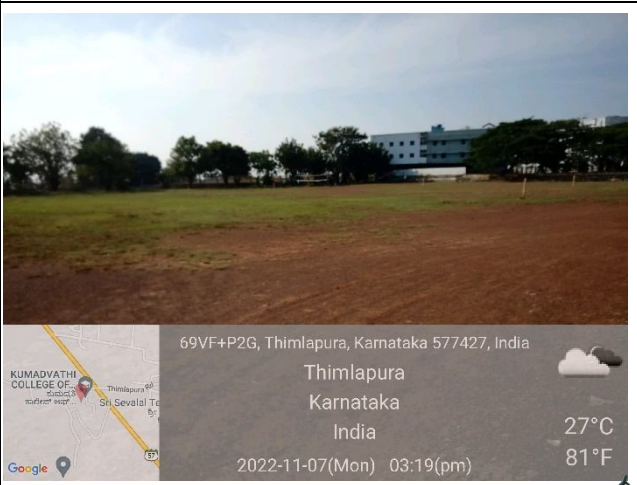

Swamy Vivekananda Vidya Samsthe (R)
KUMADVATHI COLLEGE OF EDUCATION
Aided, Permanently Affiliated to Kuvempu University,
Recognised by NCTE & UGC Act 2(f), Section 12 (B) &
NAAC Accredited With "A+" Grade (3.27 CGPA)
Shikaripura – 577 427, Shivamogga Road, Shivamogga Dist.
☎ : 08187 – 222383, 222067   ✉ kumadvathibed@gmail.com

ಸ್ವಾಮಿ ವಿವೇಕಾನಂದ ವಿದ್ಯಾಸಂಸ್ಥೆ (ರಿ)
ಕುಮದ್ವತಿ ಶಿಕ್ಷಣ ಮಹಾವಿದ್ಯಾಲಯ
ಅನುದಾನಿತ, ಕುವೆಂಪು ವಿಶ್ವವಿದ್ಯಾನಿಲಯಕ್ಕೆ ಶಾಶ್ವತ ಸಂಯೋಜಿತ, ಎನ್.ಸಿ.ಟಿ.ಇ
ಹಾಗೂ ಯು.ಜಿ.ಸಿ, ಅಧಿನಿಯಮ 2(f), ಸೆಕ್ಷನ್ 12(B) ಮನ್ಯುಕ್ತ ಪಡೆದಿದೆ &
"A+" ಗ್ರೇಡ್‌ನೊಂದಿಗೆ NAAC ಮಾನ್ಯತೆ ಪಡೆದಿದೆ (3.27 ಸಿ.ಜಿ.ಪಿ.ಎ)
ಶಿಕಾರಿಪುರ- 577 427, ಶಿವಮೊಗ್ಗ ರಸ್ತೆ, ಶಿವಮೊಗ್ಗ ಜಿಲ್ಲೆ
🌐 www.kumadvathibed.in

Facilities Available for Betterment of Student Support in the Institution

PLAY GROUND

Principal
Principal
Kumadvathi College of Education
Shikaripura