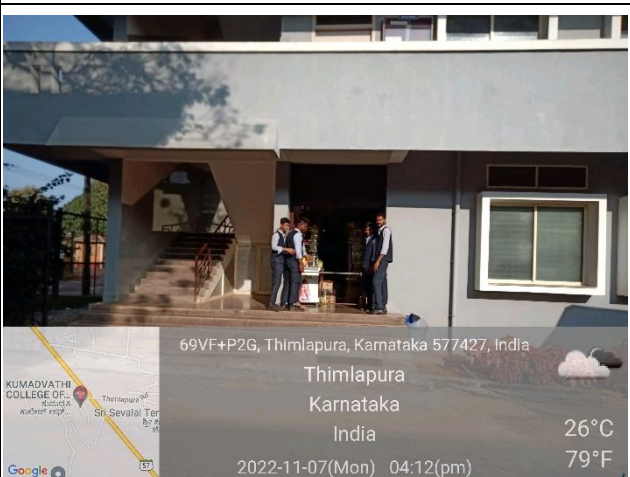

Swamy Vivekananda Vidya Samsthe (R)
KUMADVATHI COLLEGE OF EDUCATION

Aided, Permanently Affiliated to Kuvempu University,
Recognised by NCTE & UGC Act 2(f), Section 12 (B) &
NAAC Accredited With "A+" Grade (3.27 CGPA)
Shikaripura – 577 427, Shivamogga Road, Shivamogga Dist.
☎ : 08187 – 222383, 222067   ✉ kumadvathibed@gmail.com

ಸ್ವಾಮಿ ವಿವೇಕಾನಂದ ವಿದ್ಯಾಸಂಸ್ಥೆ (ರಿ)
ಕುಮದ್ವತಿ ಶಿಕ್ಷಣ ಮಹಾವಿದ್ಯಾಲಯ

ಅನುದಾನಿತ, ಕುವೆಂಪು ವಿಶ್ವವಿದ್ಯಾನಿಲಯಕ್ಕೆ ಶಾಶ್ವತ ಸಂಯೋಜಿತ, ಎನ್.ಸಿ.ಟಿ.ಇ
ಹಾಗೂ ಯು.ಜಿ.ಸಿ. ಅಧಿನಿಯಮ 2(f), ಸೆಕ್ಷನ್ 12(B) ಮನ್ಯಣ ಪಡೆದಿದೆ &
"A+" ಗ್ರೇಡ್‌ನೊಂದಿಗೆ NAAC ಮಾನ್ಯತೆ ಪಡೆದಿದೆ (3.27 ಸಿ.ಜಿ.ಪಿ.ಎ)
ಶಿಕಾರಿಪುರ- 577 427, ಶಿವಮೊಗ್ಗ ರಸ್ತೆ, ಶಿವಮೊಗ್ಗ ಜಿಲ್ಲೆ
🌐 www.kumadvathibed.in

Facilities Available for Betterment of Student Support in the Institution

STATIONARY SHOP

Signature
Principal

Kumadvathi College of Education
Shikaripura