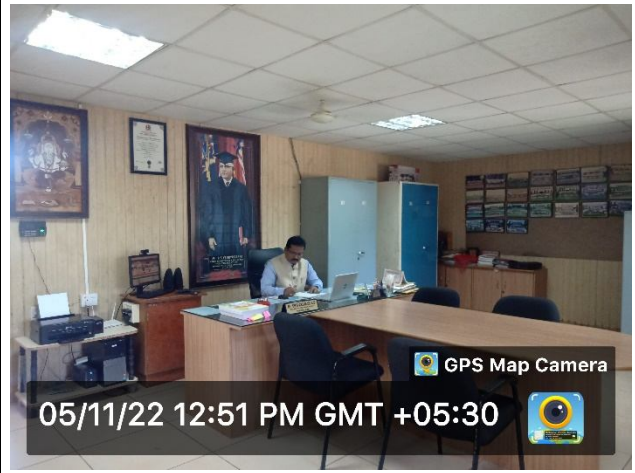

PRINCIPAL CHAMBER

07/11/22 10:49 AM GMT +05:30

GPS Map Camera

05/11/22 12:50 PM GMT +05:30

GPS Map Camera

05/11/22 12:50 PM GMT +05:30

GPS Map Camera

05/11/22 12:51 PM GMT +05:30