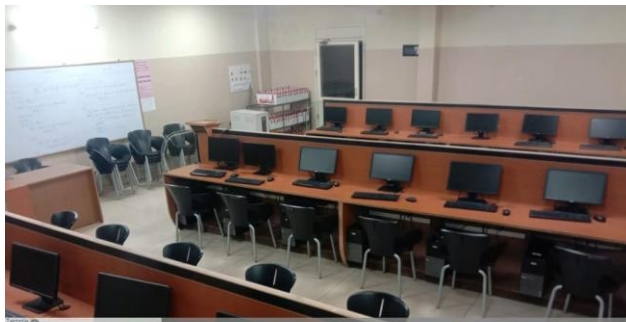

✉ kumadvathibed@gmail.com

🌐 www.kumadvathibed.in

Facilities Available for Betterment of Student Support in the Institution

Computer Lab

ComputerLab usage

69VF+P2G, Thimlapura, Karnataka 577427, India
Thimlapura
Karnataka
India
2022-11-11(Fri) 11:15(am)