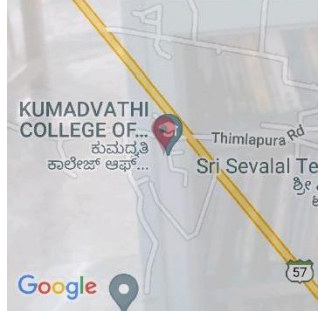

Principal

**Kumadvathi College of Education
Shikaripura**